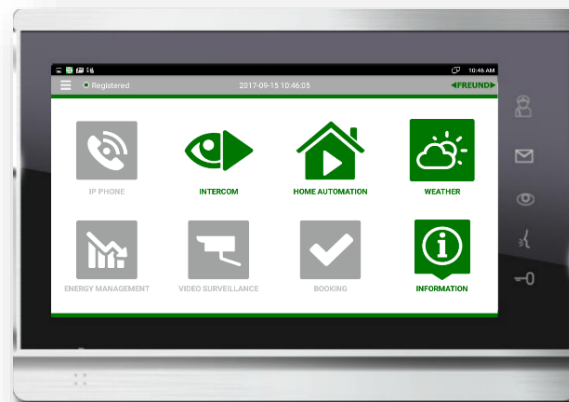

## FE-TERM-7P

The Freund FE-TERM-7P multifunctional communicator, with an Android operating system, provides audio and video communication with Door phones via SIP 2.0 protocol. It delivers the ultimate touch screen experience in an unobtrusive, space-saving design featuring a brilliant 7 inches capacitive touchscreen display and 5 soft-touch buttons.

### *At a first glance*

- Ultra-clear, Stylish appearance
- Thin profile and small footprint
- 7" Capacitive Touch Screen with Energy Saving mode
- Reception of a HD picture from the Door Communicator
- Two-way Audio Communication with other units in the network, based on SIP v2.0 protocol
- Powered by PoE or external source
- Supports US or European electrical wall-box mounting